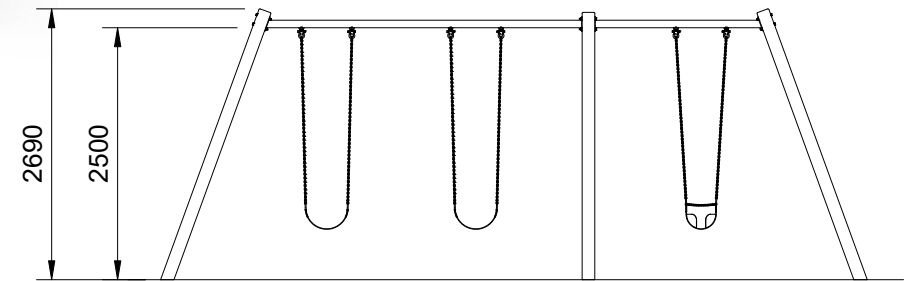

Plan View
Scale: 1:100

Elevation
Scale: 1:75

Specifications:

Product Range	Fortitude
Target Age Range	2 - 8 Years
Max Equipment Height	2690mm
Critical Fall Height	1500mm
Soft Fall Area	45m ²

Legend:

- Impact Area as per AS4685:2021
- Free Space as per AS4685:2021
- Recommended Clearance Area
- Education Department Minimum
- Provide impact attenuating surfacing to impact area as per AS4422:2016 and AS4685.1:2021.

Scalebars (m)
Do Not Scale For Dimensions