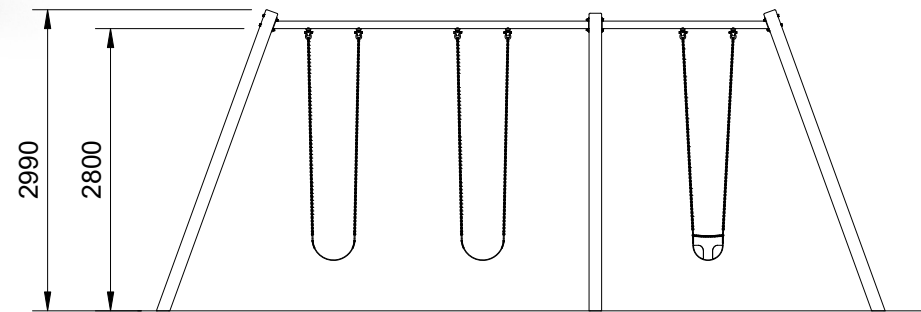

Plan View
Scale: 1:100

Elevation
Scale: 1:75

Specifications:

Product Range	Fortitude
Target Age Range	2 - 12 Years
Max Equipment Height	2990mm
Critical Fall Height	1650mm
Soft Fall Area	48m ²

Legend:

- Impact Area as per AS4685:2021
- Free Space as per AS4685:2021
- Recommended Clearance Area
- Education Department Minimum
- Provide impact attenuating surfacing to impact area as per AS4422:2016 and AS4685.1:2021.

Scalebars (m)
Do Not Scale For Dimensions