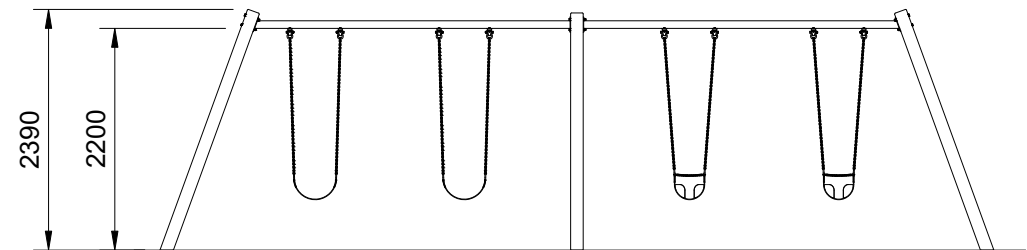

Plan View
Scale: 1:100

Elevation
Scale: 1:75

Specifications:

Product Range	Fortitude
Target Age Range	2 - 6 Years
Max Equipment Height	2390mm
Critical Fall Height	1350mm
Soft Fall Area	53m ²

Legend:

- Impact Area as per AS4685:2021
- Free Space as per AS4685:2021
- Recommended Clearance Area
- Education Department Minimum
- Provide impact attenuating surfacing to impact area as per AS4422:2016 and AS4685.1:2021.

Scalebars (m)
Do Not Scale For Dimensions