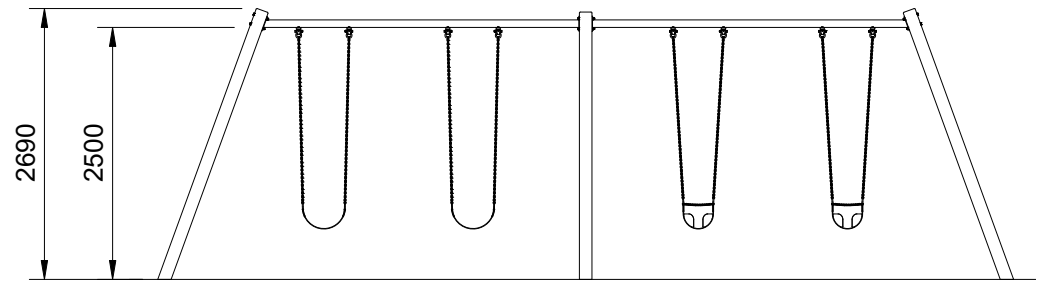

Plan View  
Scale: 1:100

Elevation  
Scale: 1:75

### Specifications:

<b>Product Range</b>	Fortitude
<b>Target Age Range</b>	2 - 8 Years
<b>Max Equipment Height</b>	2690mm
<b>Critical Fall Height</b>	1500mm
<b>Soft Fall Area</b>	57m <sup>2</sup>

**Scalebars (m)**

Do Not Scale For Dimensions