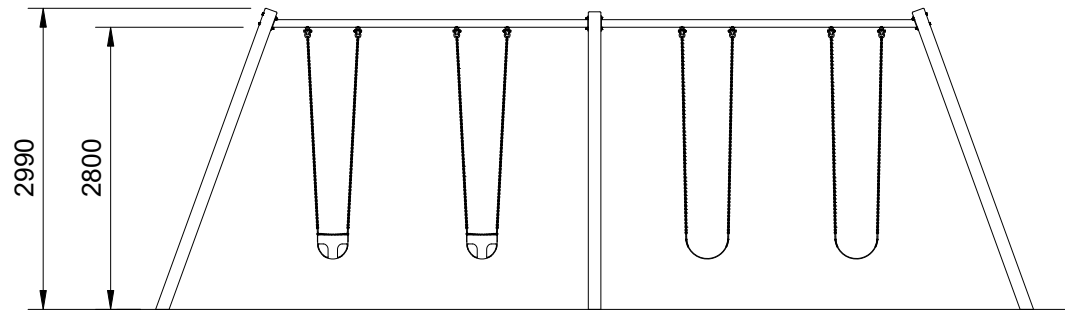

Plan View
Scale: 1:110

Elevation
Scale: 1:75

Specifications:

Product Range	Fortitude
Target Age Range	2 - 12 Years
Max Equipment Height	2990mm
Critical Fall Height	1650mm
Soft Fall Area	60m ²

Legend:

- Impact Area as per AS4685:2021
- Free Space as per AS4685:2021
- Recommended Clearance Area
- Education Department Minimum
- Provide impact attenuating surfacing to impact area as per AS4422:2016 and AS4685.1:2021.

Scalebars (m)
Do Not Scale For Dimensions