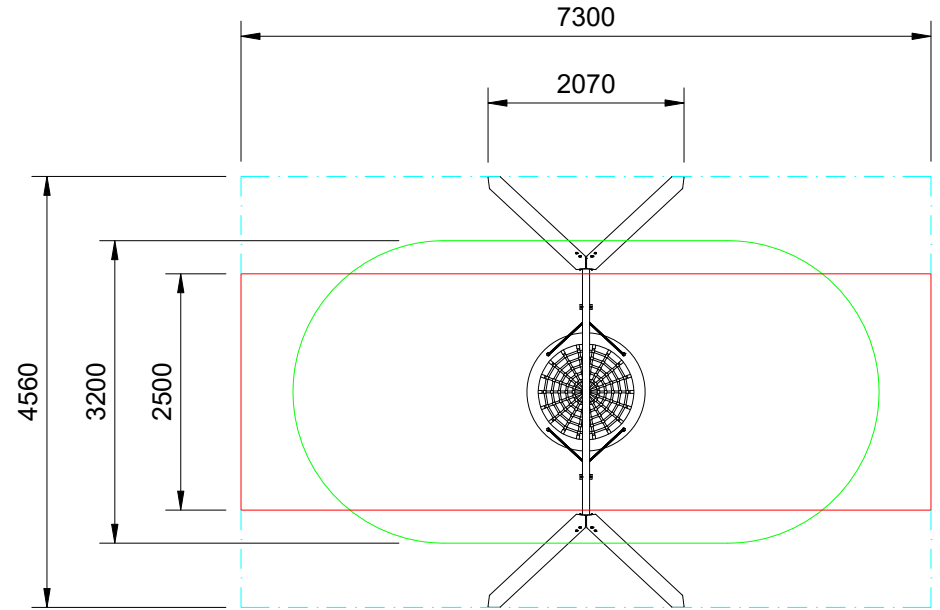

FORTITUDE

Plan View
Scale: 1:80

Elevation
Scale: 1:50

Specifications:

Product Range	Fortitude
Target Age Range	2 - 6 Years
Max Equipment Height	2390mm
Critical Fall Height	1410mm
Soft Fall Area	19m ²

Legend:

- Impact Area as per AS4685:2021
- Free Space as per AS4685:2021
- Recommended Clearance Area
- - - Circulation Space as per AS4685:2021

- Provide impact attenuating surfacing to impact area as per AS4422:2016 and AS4685.1:2021.

Scalebars (m)
Do Not Scale For Dimensions