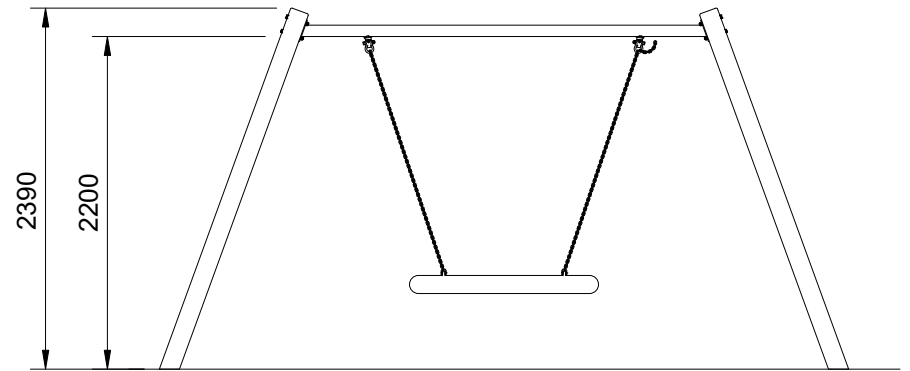

FORTITUDE

Plan View
Scale: 1:80

Elevation
Scale: 1:50

Specifications:

Product Range	Fortitude
Target Age Range	2 - 6 Years
Max Equipment Height	2390mm
Critical Fall Height	1410mm
Soft Fall Area	19m ²

Legend:

- Impact Area as per AS4685:2021
- Free Space as per AS4685:2021
- Recommended Clearance Area
- - - Circulation Space as per AS4685:2021

- Provide impact attenuating surfacing to impact area as per AS4422:2016 and AS4685.1:2021.

Scalebars (m)
Do Not Scale For Dimensions