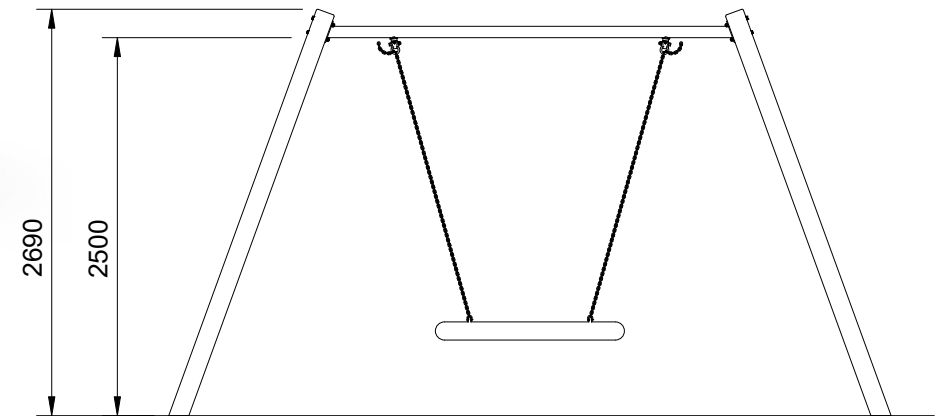

FORTITUDE

Plan View
Scale: 1:80

Elevation
Scale: 1:50

Specifications:

Product Range	Fortitude
Target Age Range	2 - 8 Years
Max Equipment Height	2690mm
Critical Fall Height	1500mm
Soft Fall Area	26m ²

Legend:

- Impact Area as per AS4685:2021
- Free Space as per AS4685:2021
- - - Recommended Clearance Area
- - - Circulation Space as per AS4685:2021

- Provide impact attenuating surfacing to impact area as per AS4422:2016 and AS4685.1:2021.

Scalebars (m)
Do Not Scale For Dimensions