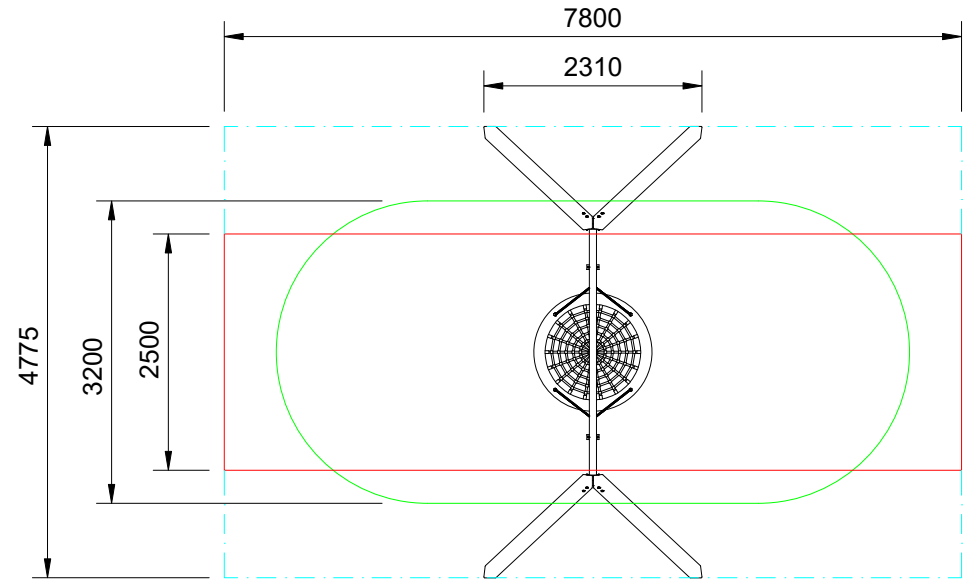

FORTITUDE

Plan View
Scale: 1:80

Elevation
Scale: 1:50

Specifications:

Product Range	Fortitude
Target Age Range	2 - 8 Years
Max Equipment Height	2690mm
Critical Fall Height	1500mm
Soft Fall Area	26m ²

Legend:

- Impact Area as per AS4685:2021
- Free Space as per AS4685:2021
- - - Recommended Clearance Area
- - - Circulation Space as per AS4685:2021

- Provide impact attenuating surfacing to impact area as per AS4422:2016 and AS4685.1:2021.

Scalebars (m)
Do Not Scale For Dimensions