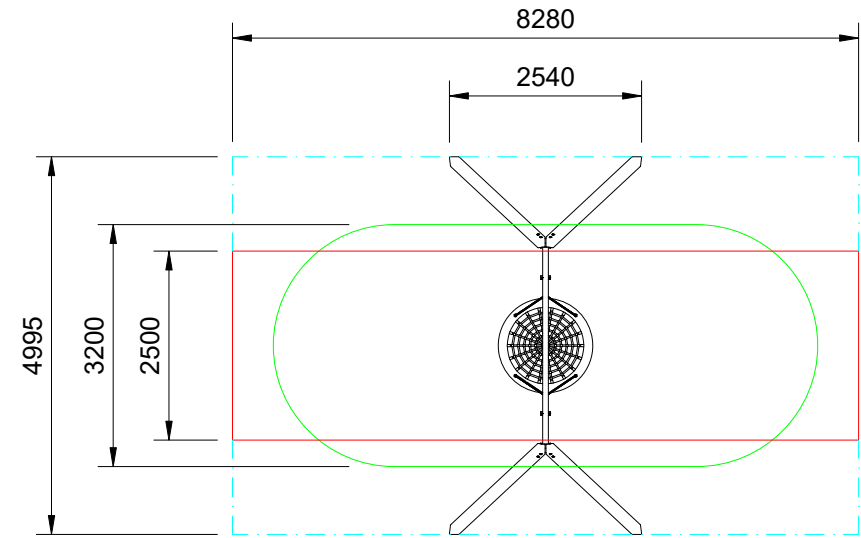

FORTITUDE

Plan View  
Scale: 1:100

Elevation  
Scale: 1:50

### Specifications:

<b>Product Range</b>	Fortitude
<b>Target Age Range</b>	2 - 12 Years
<b>Max Equipment Height</b>	2990mm
<b>Critical Fall Height</b>	1710mm
<b>Soft Fall Area</b>	21m <sup>2</sup>

### Legend:

- Impact Area as per AS4685:2021
  - Free Space as per AS4685:2021
  - - - Recommended Clearance Area
  - - - Education Department Minimum
- Provide impact attenuating surfacing to impact area as per AS4422:2016 and AS4685.1:2021.

Scalebars (m)

Do Not Scale For Dimensions