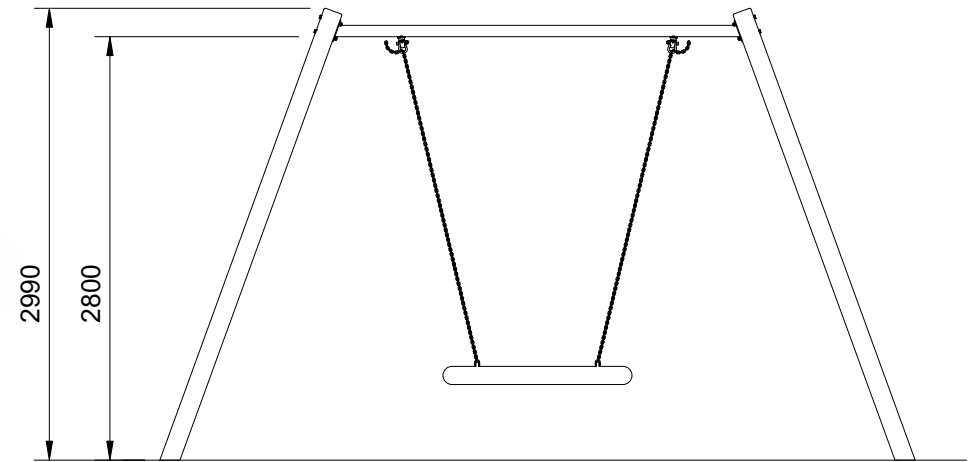

FORTITUDE

Plan View  
Scale: 1:100

Elevation  
Scale: 1:50

### Specifications:

<b>Product Range</b>	Fortitude
<b>Target Age Range</b>	2 - 12 Years
<b>Max Equipment Height</b>	2990mm
<b>Critical Fall Height</b>	1710mm
<b>Soft Fall Area</b>	21m <sup>2</sup>

Scalebars (m)

Do Not Scale For Dimensions