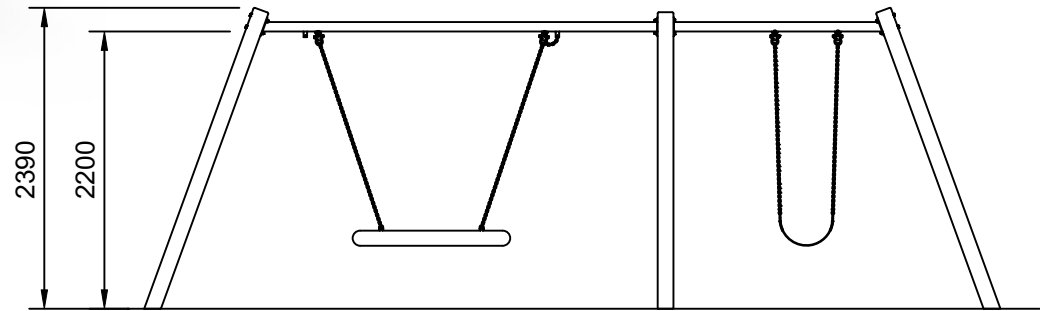

FORTITUDE

Plan View  
Scale: 1:100

Elevation  
Scale: 1:60

### Specifications:

Product Range	Fortitude
Target Age Range	2 - 6 Years
Max Equipment Height	2390mm
Critical Fall Height	1410mm
Soft Fall Area	39m <sup>2</sup>

### Legend:

- Impact Area as per AS4685:2021
- Free Space as per AS4685:2021
- Recommended Clearance Area
- - - Circulation Area as per AS4685:2021

- Provide impact attenuating surfacing to impact area as per AS4422:2016 and AS4685.1:2021.

Scalebars (m)  
Do Not Scale For Dimensions