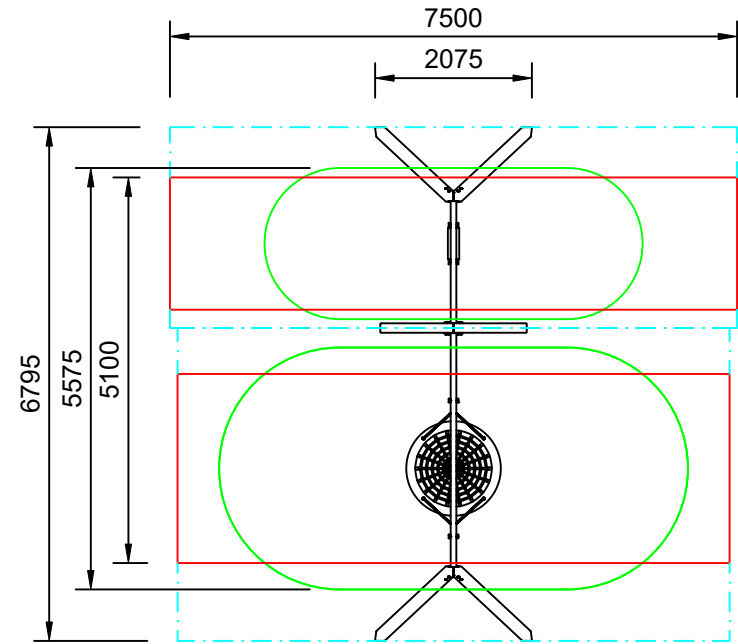

FORTITUDE

Plan View  
Scale: 1:100

Elevation  
Scale: 1:60

### Specifications:

Product Range	Fortitude
Target Age Range	2 - 6 Years
Max Equipment Height	2390mm
Critical Fall Height	1410mm
Soft Fall Area	39m <sup>2</sup>

### Legend:

- Impact Area as per AS4685:2021
- Free Space as per AS4685:2021
- Recommended Clearance Area
- - - Circulation Area as per AS4685:2021

- Provide impact attenuating surfacing to impact area as per AS4422:2016 and AS4685.1:2021.

Scalebars (m)  
Do Not Scale For Dimensions