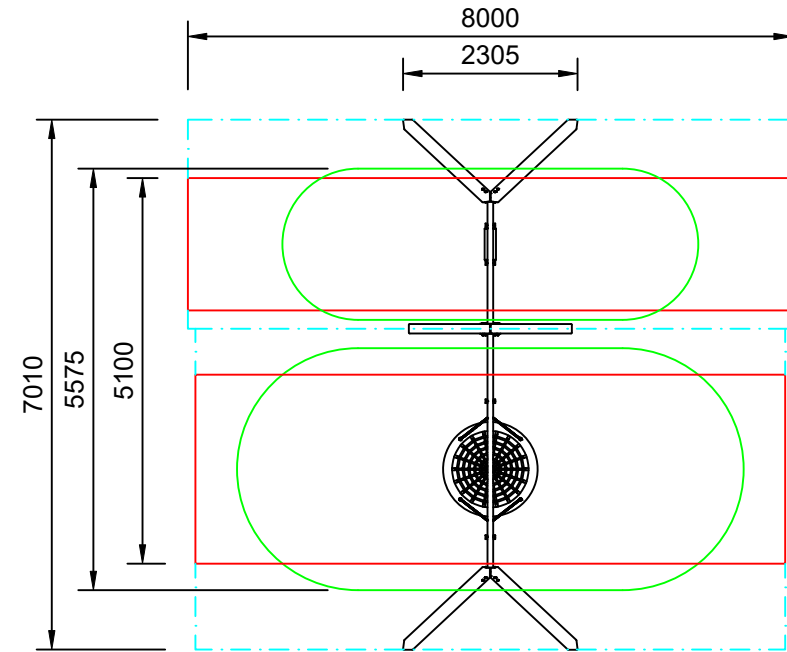

FORTITUDE

Plan View  
Scale: 1:100

Elevation  
Scale: 1:60

### Specifications:

|                      |                  |
|----------------------|------------------|
| Product Range        | Fortitude        |
| Target Age Range     | 2 - 8 Years      |
| Max Equipment Height | 2690mm           |
| Critical Fall Height | 1560mm           |
| Soft Fall Area       | 41m <sup>2</sup> |

### Legend:

- Impact Area as per AS4685:2021
- Free Space as per AS4685:2021
- Recommended Clearance Area
- - - Circulation Area as per AS4685:2021

- Provide impact attenuating surfacing to impact area as per AS4422:2016 and AS4685.1:2021.

### Scalebars (m)

Do Not Scale For Dimensions