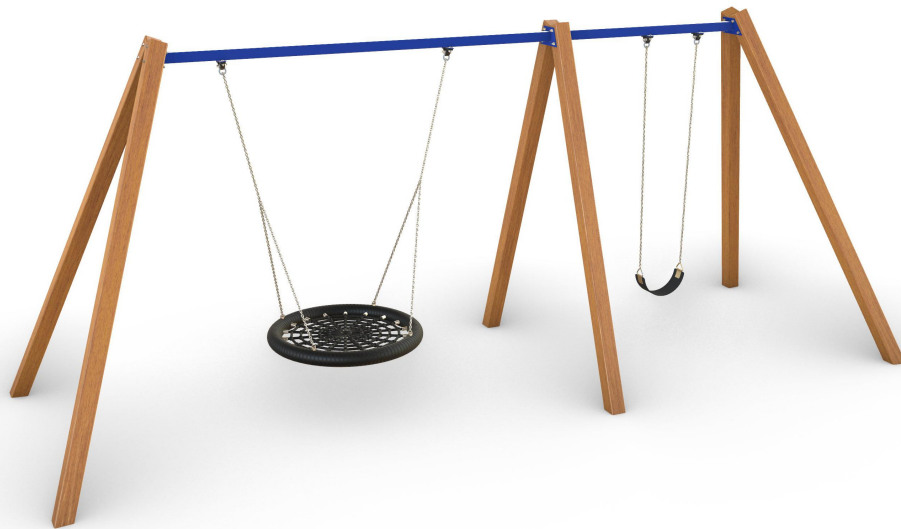

FORTITUDE

Plan View  
Scale: 1:100

Elevation  
Scale: 1:60

### Specifications:

|                      |                  |
|----------------------|------------------|
| Product Range        | Fortitude        |
| Target Age Range     | 2 - 8 Years      |
| Max Equipment Height | 2690mm           |
| Critical Fall Height | 1560mm           |
| Soft Fall Area       | 41m <sup>2</sup> |

### Legend:

- Impact Area as per AS4685:2021
- Free Space as per AS4685:2021
- Recommended Clearance Area
- - - Circulation Area as per AS4685:2021

- Provide impact attenuating surfacing to impact area as per AS4422:2016 and AS4685.1:2021.

### Scalebars (m)

Do Not Scale For Dimensions