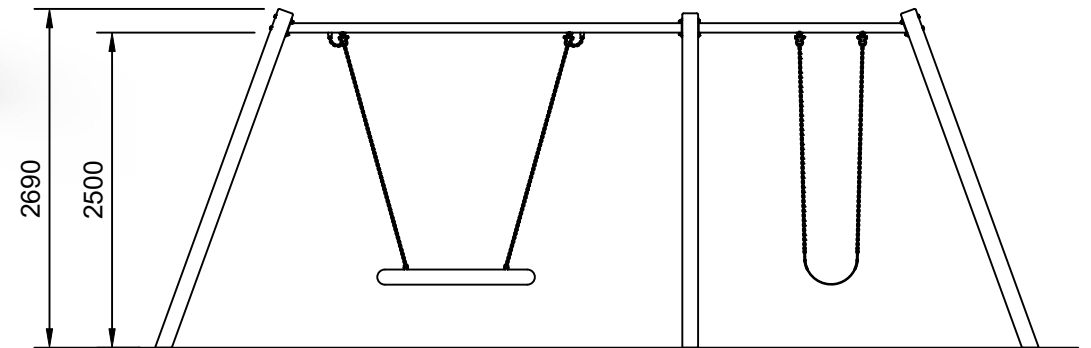

FORTITUDE

Plan View  
Scale: 1:100

Elevation  
Scale: 1:60

### Specifications:

|                      |                  |
|----------------------|------------------|
| Product Range        | Fortitude        |
| Target Age Range     | 2 - 8 Years      |
| Max Equipment Height | 2690mm           |
| Critical Fall Height | 1560mm           |
| Soft Fall Area       | 41m <sup>2</sup> |

### Legend:

- Impact Area as per AS4685:2021
- Free Space as per AS4685:2021
- Recommended Clearance Area
- - - Circulation Area as per AS4685:2021

- Provide impact attenuating surfacing to impact area as per AS4422:2016 and AS4685.1:2021.

### Scalebars (m)

Do Not Scale For Dimensions