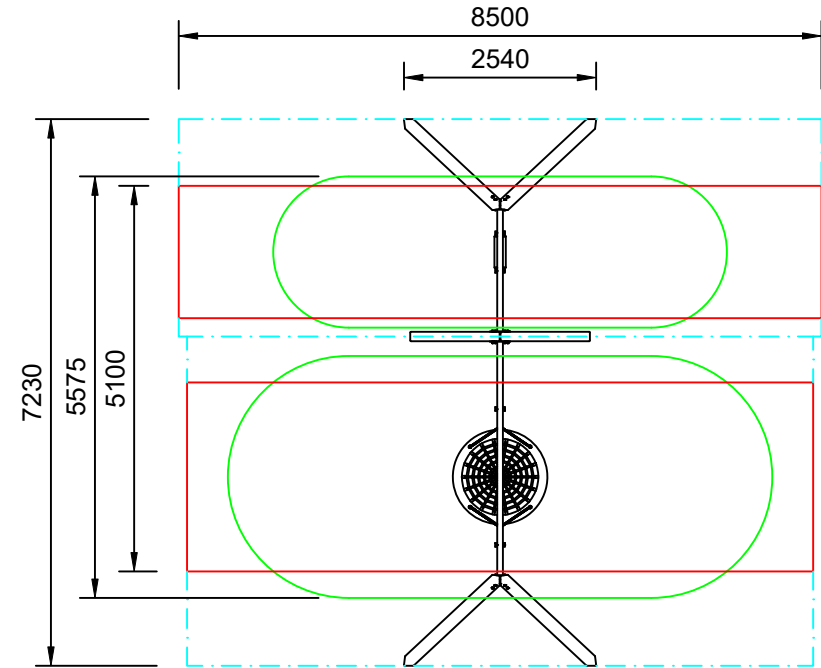

FORTITUDE

Plan View

Scale: 1:100

Elevation

Scale: 1:60

### Specifications:

<b>Product Range</b>	Fortitude
<b>Target Age Range</b>	2 - 12 Years
<b>Max Equipment Height</b>	2990mm
<b>Critical Fall Height</b>	1710mm
<b>Soft Fall Area</b>	42m <sup>2</sup>

### Legend:

- Impact Area as per AS4685:2021
- Free Space as per AS4685:2021
- - - Recommended Clearance Area
- - - Circulation Area as per AS4685:2021

- Provide impact attenuating surfacing to impact area as per AS4422:2016 and AS4685.1:2021.

**Scalebars (m)**

Do Not Scale For Dimensions