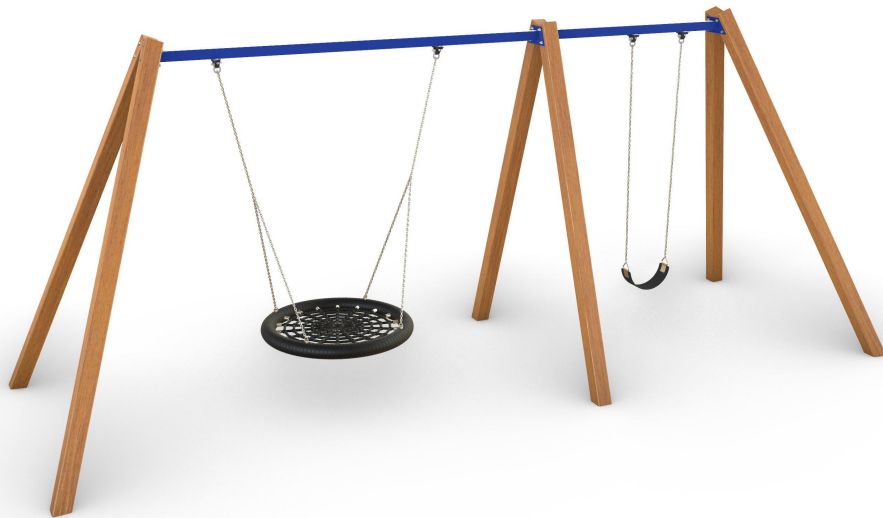

FORTITUDE

Plan View

Scale: 1:100

Elevation

Scale: 1:60

### Specifications:

<b>Product Range</b>	Fortitude
<b>Target Age Range</b>	2 - 12 Years
<b>Max Equipment Height</b>	2990mm
<b>Critical Fall Height</b>	1710mm
<b>Soft Fall Area</b>	42m <sup>2</sup>

### Legend:

- Impact Area as per AS4685:2021
- Free Space as per AS4685:2021
- - - Recommended Clearance Area
- - - Circulation Area as per AS4685:2021

- Provide impact attenuating surfacing to impact area as per AS4422:2016 and AS4685.1:2021.

**Scalebars (m)**

Do Not Scale For Dimensions