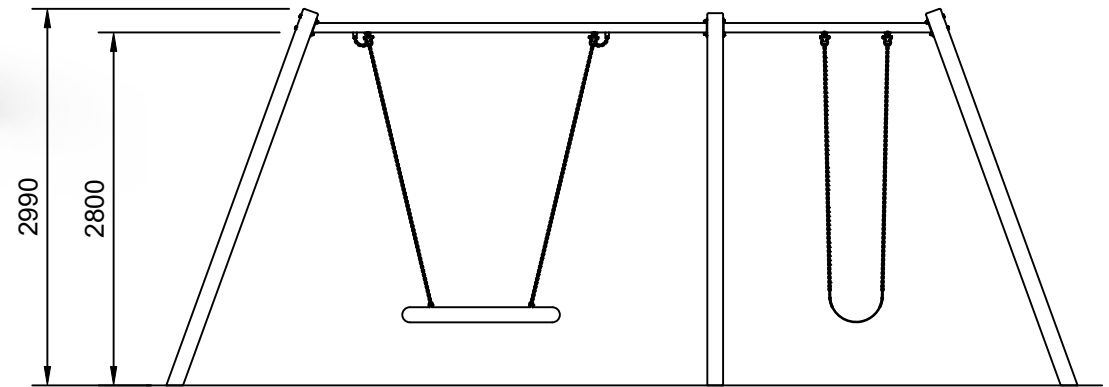

FORTITUDE

Plan View

Scale: 1:100

Elevation

Scale: 1:60

### Specifications:

<b>Product Range</b>	Fortitude
<b>Target Age Range</b>	2 - 12 Years
<b>Max Equipment Height</b>	2990mm
<b>Critical Fall Height</b>	1710mm
<b>Soft Fall Area</b>	42m <sup>2</sup>

### Legend:

- Impact Area as per AS4685:2021
- Free Space as per AS4685:2021
- - - Recommended Clearance Area
- - - Circulation Area as per AS4685:2021

- Provide impact attenuating surfacing to impact area as per AS4422:2016 and AS4685.1:2021.

**Scalebars (m)**

Do Not Scale For Dimensions