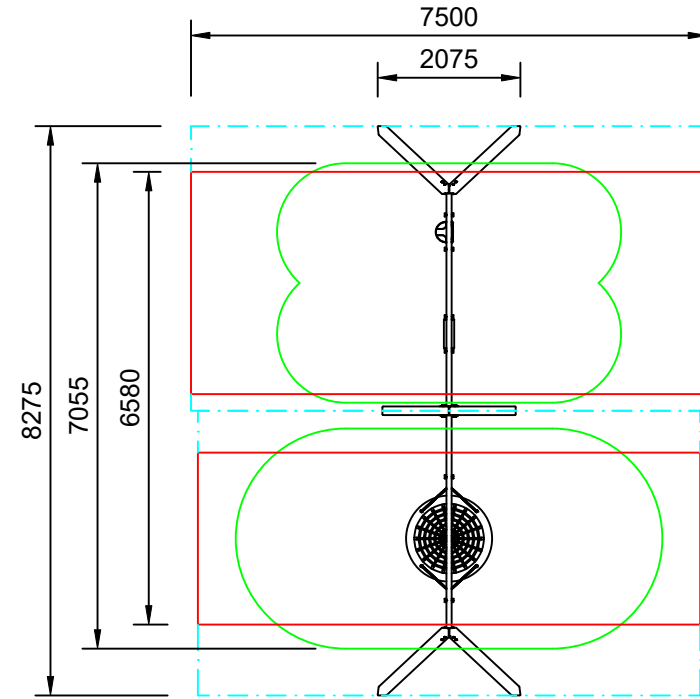

FORTITUDE

Plan View
Scale: 1:110

Elevation
Scale: 1:80

Specifications:

Product Range	Fortitude
Target Age Range	2 - 6 Years
Max Equipment Height	2390mm
Critical Fall Height	1410mm
Soft Fall Area	50m ²

Legend:

- Impact Area as per AS4685:2021
- Free Space as per AS4685:2021
- - - Recommended Clearance Area
- - - Circulation Area as per AS4685:2021

- Provide impact attenuating surfacing to impact area as per AS4422:2016 and AS4685.1:2021.

Scalebars (m)

Do Not Scale For Dimensions