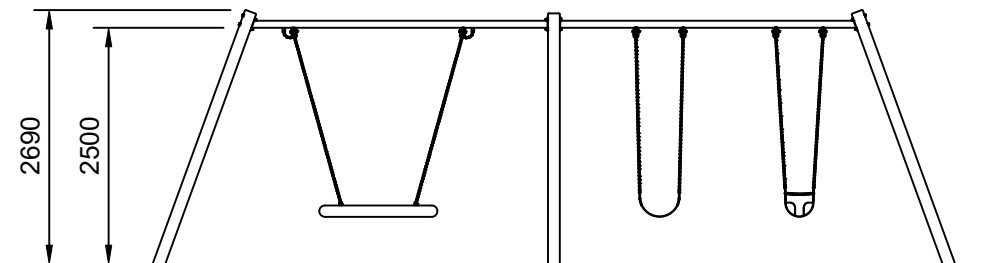

FORTITUDE

Plan View
Scale: 1:110

Elevation
Scale: 1:80

Specifications:

Product Range	Fortitude
Target Age Range	2 - 8 Years
Max Equipment Height	2690mm
Critical Fall Height	1560mm
Soft Fall Area	53m ²

Legend:

- Impact Area as per AS4685:2021
- Free Space as per AS4685:2021
- - - Recommended Clearance Area
- - - Circulation Area as per AS4685:2021

- Provide impact attenuating surfacing to impact area as per AS4422:2016 and AS4685.1:2021.

Scalebars (m)

Do Not Scale For Dimensions