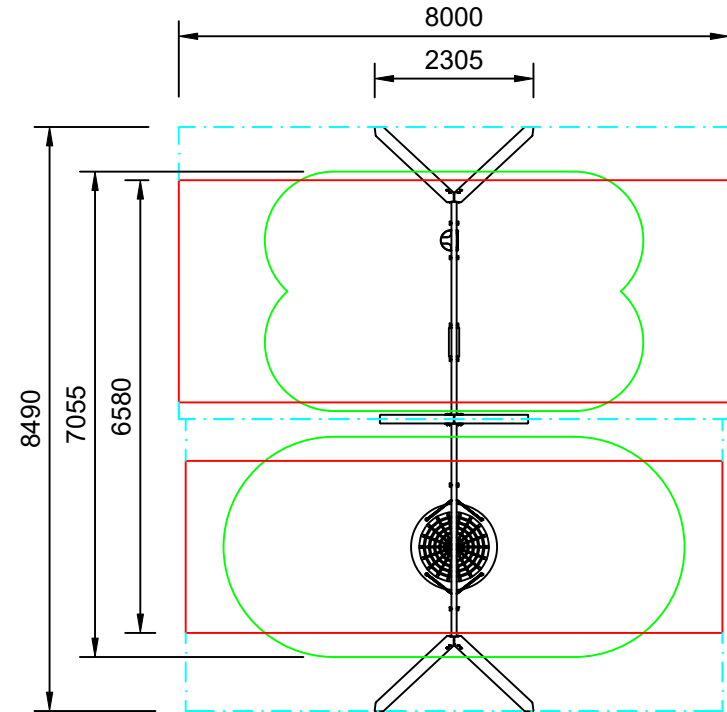

FORTITUDE

Plan View
Scale: 1:110

Elevation
Scale: 1:80

Specifications:

Product Range	Fortitude
Target Age Range	2 - 8 Years
Max Equipment Height	2690mm
Critical Fall Height	1560mm
Soft Fall Area	53m ²

Legend:

- Impact Area as per AS4685:2021
- Free Space as per AS4685:2021
- - - Recommended Clearance Area
- - - Circulation Area as per AS4685:2021

- Provide impact attenuating surfacing to impact area as per AS4422:2016 and AS4685.1:2021.

Scalebars (m)

Do Not Scale For Dimensions