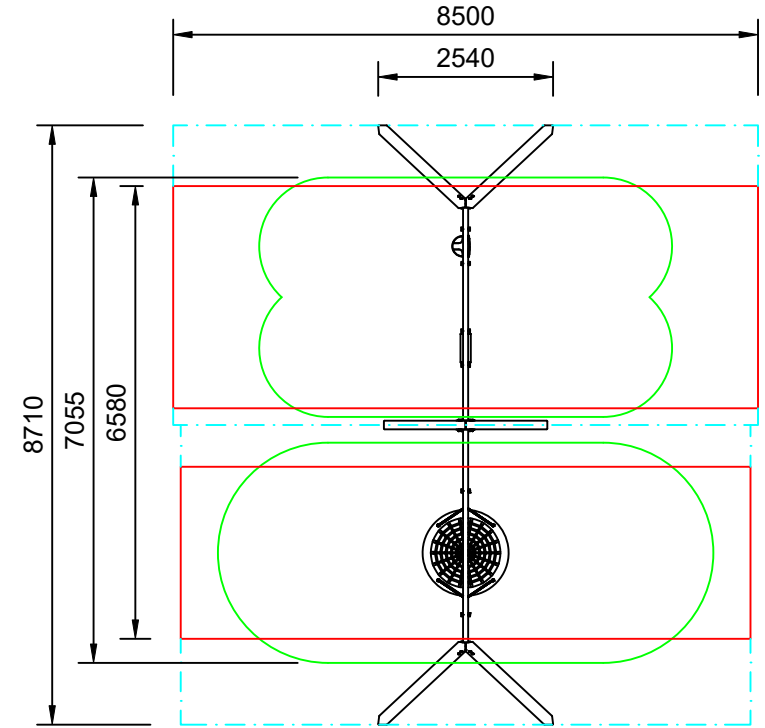

FORTITUDE

Plan View
Scale: 1:110

Elevation
Scale: 1:80

Specifications:

| | |
|----------------------|------------------|
| Product Range | Fortitude |
| Target Age Range | 2 - 12 Years |
| Max Equipment Height | 2990mm |
| Critical Fall Height | 1710mm |
| Soft Fall Area | 56m ² |

Legend:

- Impact Area as per AS4685:2021
- Free Space as per AS4685:2021
- - - Recommended Clearance Area
- - - Circulation Area as per AS4685:2021

- Provide impact attenuating surfacing to impact area as per AS4422:2016 and AS4685.1:2021.

Scalebars (m)
Do Not Scale For Dimensions