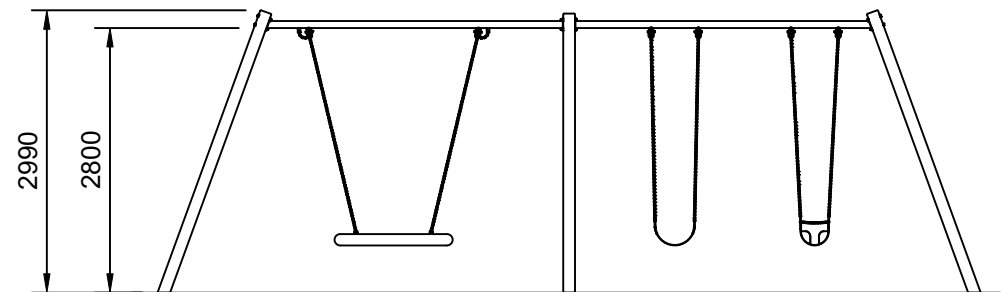

FORTITUDE

Plan View
Scale: 1:110

Elevation
Scale: 1:80

Specifications:

| | |
|----------------------|------------------|
| Product Range | Fortitude |
| Target Age Range | 2 - 12 Years |
| Max Equipment Height | 2990mm |
| Critical Fall Height | 1710mm |
| Soft Fall Area | 56m ² |

Legend:

- Impact Area as per AS4685:2021
- Free Space as per AS4685:2021
- - - Recommended Clearance Area
- - - Circulation Area as per AS4685:2021

- Provide impact attenuating surfacing to impact area as per AS4422:2016 and AS4685.1:2021.

Scalebars (m)
Do Not Scale For Dimensions