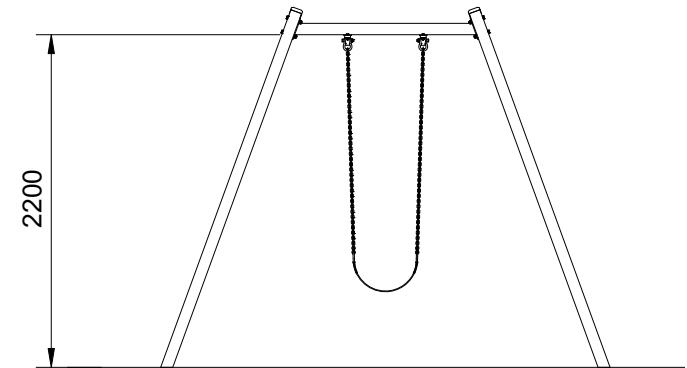

RESILIENCE

Plan View  
Scale: 1:100

Elevation  
Scale: 1:50

### Specifications:

Product Range	Resilience
Target Age Range	2 - 6 Yrs
Max Equipment Height	2380mm
Critical Fall Height	1335mm
Soft Fall Area	15m <sup>2</sup>

Scalebars (m)  
Do Not Scale For Dimensions