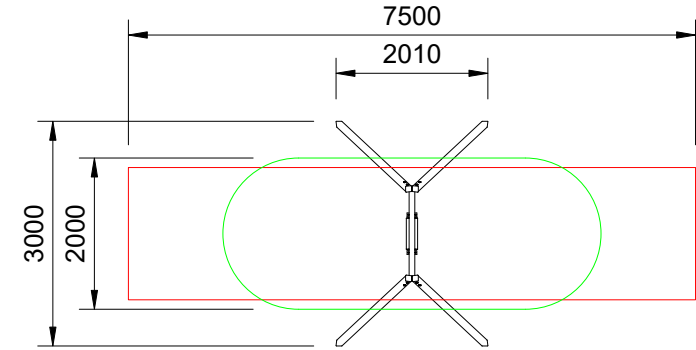

RESILIENCE

Plan View  
Scale: 1:100

Elevation  
Scale: 1:50

### Specifications:

Product Range	Resilience
Target Age Range	2 - 6 Yrs
Max Equipment Height	2380mm
Critical Fall Height	1335mm
Soft Fall Area	15m <sup>2</sup>

### Legend:

- Impact Area as per AS4685:2021
- Free Space as per AS4685:2021
- Recommended Clearance Area
- Education Department Minimum
- Provide impact attenuating surfacing to impact area as per 4422:2016 and AS4685.1:2021.

Scalebars (m)  
Do Not Scale For Dimensions